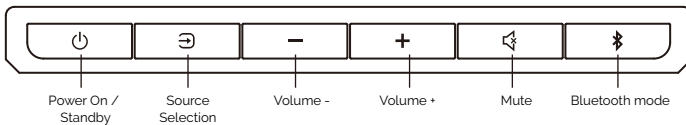

WHARFEDALE

VISTA SOUNDBAR SYSTEM

VISTA 200

Low Profile Placement ; High Performance Audio

With the current trend for high definition ultra-thin TV's, Wharfedale proudly announces the VISTA 200 to enhance your cinematic experience further. Now the latest evolution of Wharfedale's soundbar technology the Vista 200 delivers a warm, rich and highly intelligible sound quality that automatically upgrades the listening experience.

Plug And Play

Setting up the VISTA 200 could not be easier, equipped with both HDMI and fibre optic connections, it is as simple plug and play!

WHARFEDALE

VISTA SOUNDBAR SYSTEM

VISTA 200S

Drop The Bass With VISTA 200S

Taking it to the next level with the addition of a 6.5" subwoofer. The VISTA 200 soundbar and subwoofer connects wirelessly, working in harmony to deliver every spine crunching, crash or explosions just as it was intended.

WHARFEDALE

VISTA SOUNDBAR SYSTEM

Specifications

Model	VISTA 200	VISTA 200S
General Description	Soundbar system	Soundbar system wireless subwoofer
Design Philosophy	Metal speaker grill High glossy black housing Wall-mount bracket to mount the soundbar on the wall Custom equalizer settings	Metal speaker grill High glossy black housing Wall-mount bracket to mount the soundbar on the wall Custom equalizer settings
Driver Type	2 Full range	2 Full range + 6.5" subwoofer
Display	LED	LED
Frequency Response	45Hz – 20kHz	45Hz – 20kHz
Connectivity	3.5mm / RCA / coaxial / optical / HDMI ARC connectivity / BT 4.2	3.5mm / RCA / coaxial / optical / HDMI ARC connectivity / BT 4.2
Rated Power Output	Left channel / right channel : 30w+30w RMS	Left channel / right channel : 30w+30w RMS Subwoofer: 60w RMS
Standby Power Consumption	<0.5w	<0.5w
Soundbar: H x L x D (mm)	62 x 900 x 92	62 x 900 x 92
Subwoofer: H x L x D (mm)	(NIL)	409 x 120 x 300