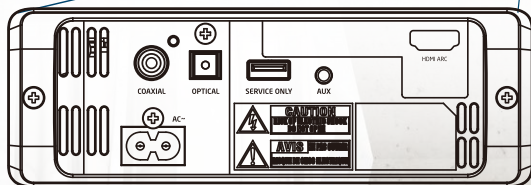

WHARFEDALE

VISTA SOUNDBAR SYSTEM

VISTA 200

Low Profile Placement ; High Performance Audio

With the current trend for high definition ultra-thin TV's, Wharfedale proudly announces the VISTA 200 to enhance your cinematic experience further. Now the latest evolution of Wharfedale's soundbar technology the Vista 200 delivers a warm, rich and highly intelligible sound quality that automatically upgrades the listening experience.

Plug And Play

Setting up the VISTA 200 could not be easier, equipped with both HDMI and fibre optic connections, it is as simple plug and play!

WHARFEDALE

VISTA SOUNDBAR SYSTEM

VISTA 200S

Drop The Bass With VISTA 200S

Taking it to the next level with the addition of a 6.5" subwoofer. The VISTA 200 soundbar and subwoofer connects wirelessly, working in harmony to deliver every spine crunching, crash or explosions just as it was intended.

WHARFEDALE

VISTA SOUNDBAR SYSTEM

Specifications

Model	VISTA 200	VISTA 200S
General Description	Soundbar system	Soundbar system wireless subwoofer
Design Philosophy	Metal speaker grill High glossy black housing Wall-mount bracket to mount the soundbar on the wall Custom equalizer settings	Metal speaker grill High glossy black housing Wall-mount bracket to mount the soundbar on the wall Custom equalizer settings
Driver Type	2 Full range	2 Full range + 6.5" subwoofer
Display	LED	LED
Frequency Response	45Hz – 20kHz	45Hz – 20kHz
Connectivity	3.5mm / RCA / coaxial / optical / HDMI ARC connectivity / BT 4.2	3.5mm / RCA / coaxial / optical / HDMI ARC connectivity / BT 4.2
Rated Power Output	Left channel / right channel : 30w+30w RMS	Left channel / right channel : 30w+30w RMS Subwoofer: 60w RMS
Standby Power Consumption	<0.5w	<0.5w
Soundbar: H x L x D (mm)	62 x 900 x 92	62 x 900 x 92
Subwoofer: H x L x D (mm)	(NIL)	409 x 120 x 300