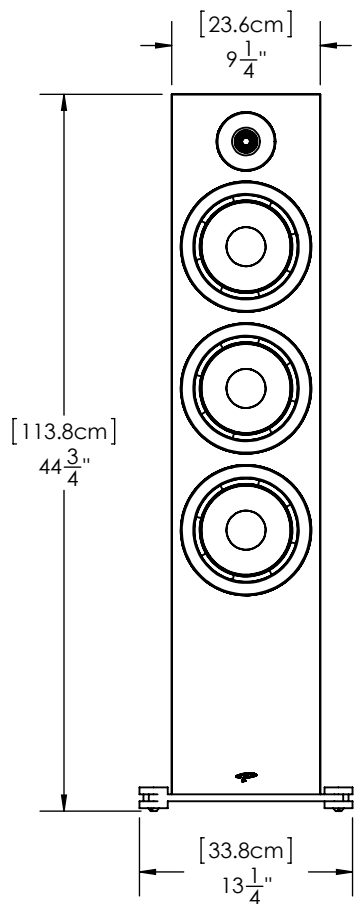

TOP VIEW

**TOP VIEW
(with grille)**

FRONT VIEW

SIDE VIEW

BACK VIEW

H 44-3/4" [113.8cm] X **W** 13-1/4" [33.8cm] X **D** 17-1/8" [43.5cm]

PRESTIGE 95

PARADIGM ELECTRONICS INC.