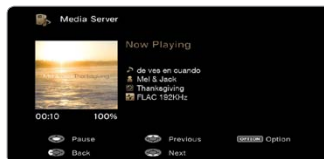

AirPlay lets you wirelessly stream music from your iPod touch, iPhone or iPad

Easy-to-read GUI